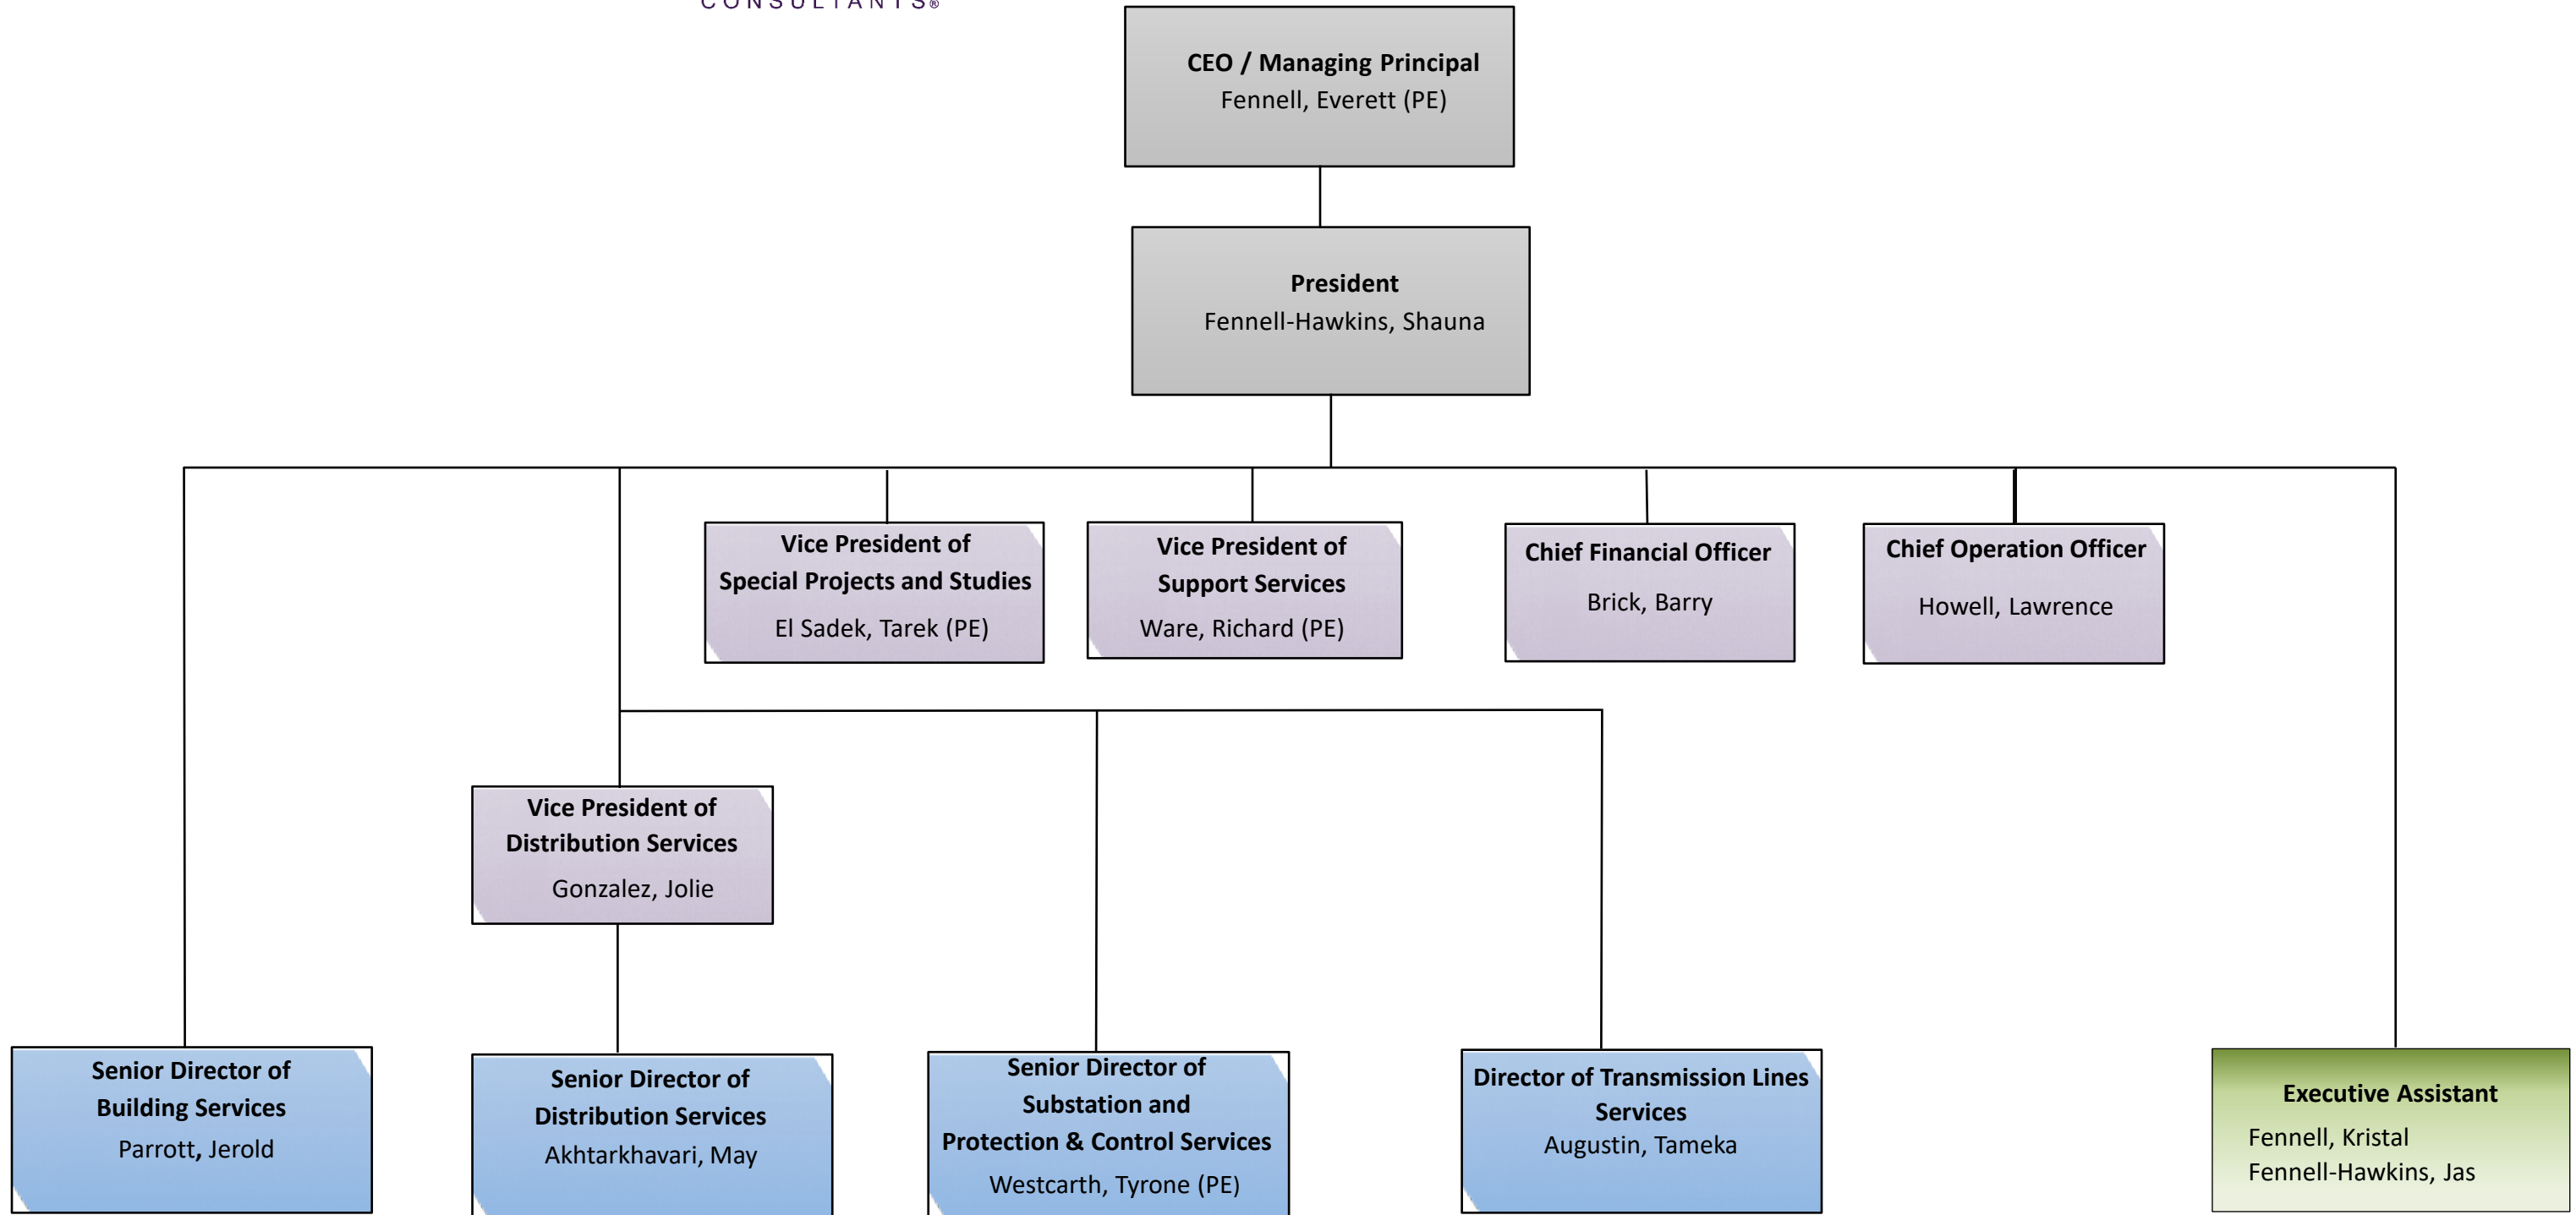

Organization Chart

Organization Chart

Building Services

Senior Director of Building Services
Parrott, Jerold

Organization Chart

Power Delivery

Senior Vice President of Power Delivery
TBD

Vice President of Distribution Services
Gonzalez, Jolie

Senior Director of Distribution Engineering
Akhtarkhavari, May

Distribution Engineer Manager
TBD

Distribution Engineers
Aboulhosn, Hisham
Black, Karen
Charles, Charles
Goich, Anthony
Hosseini, Bahram
Iglesias, Marbelys
Jones, Sha'Quana
Khafid, Abdul-Rahim
Russo, Susan
Santos, Karin
Shortley, Dan
Vani, Moses

Engineering Technician
Mendillo, Thomas

Distribution Permitting Supervisor
Scott, Marisol

Permitting Coordinators
Baca, Arelis
Guerrier, Tabriz
Lozano, Lesly
Olaya, Laura

Senior Distribution Engineer
Mansour, Mohamed

Organization Chart

Power Delivery Con't

Organization Chart

Special Projects and Studies

Organization Chart

Support Services

Organization Chart

Operating Services