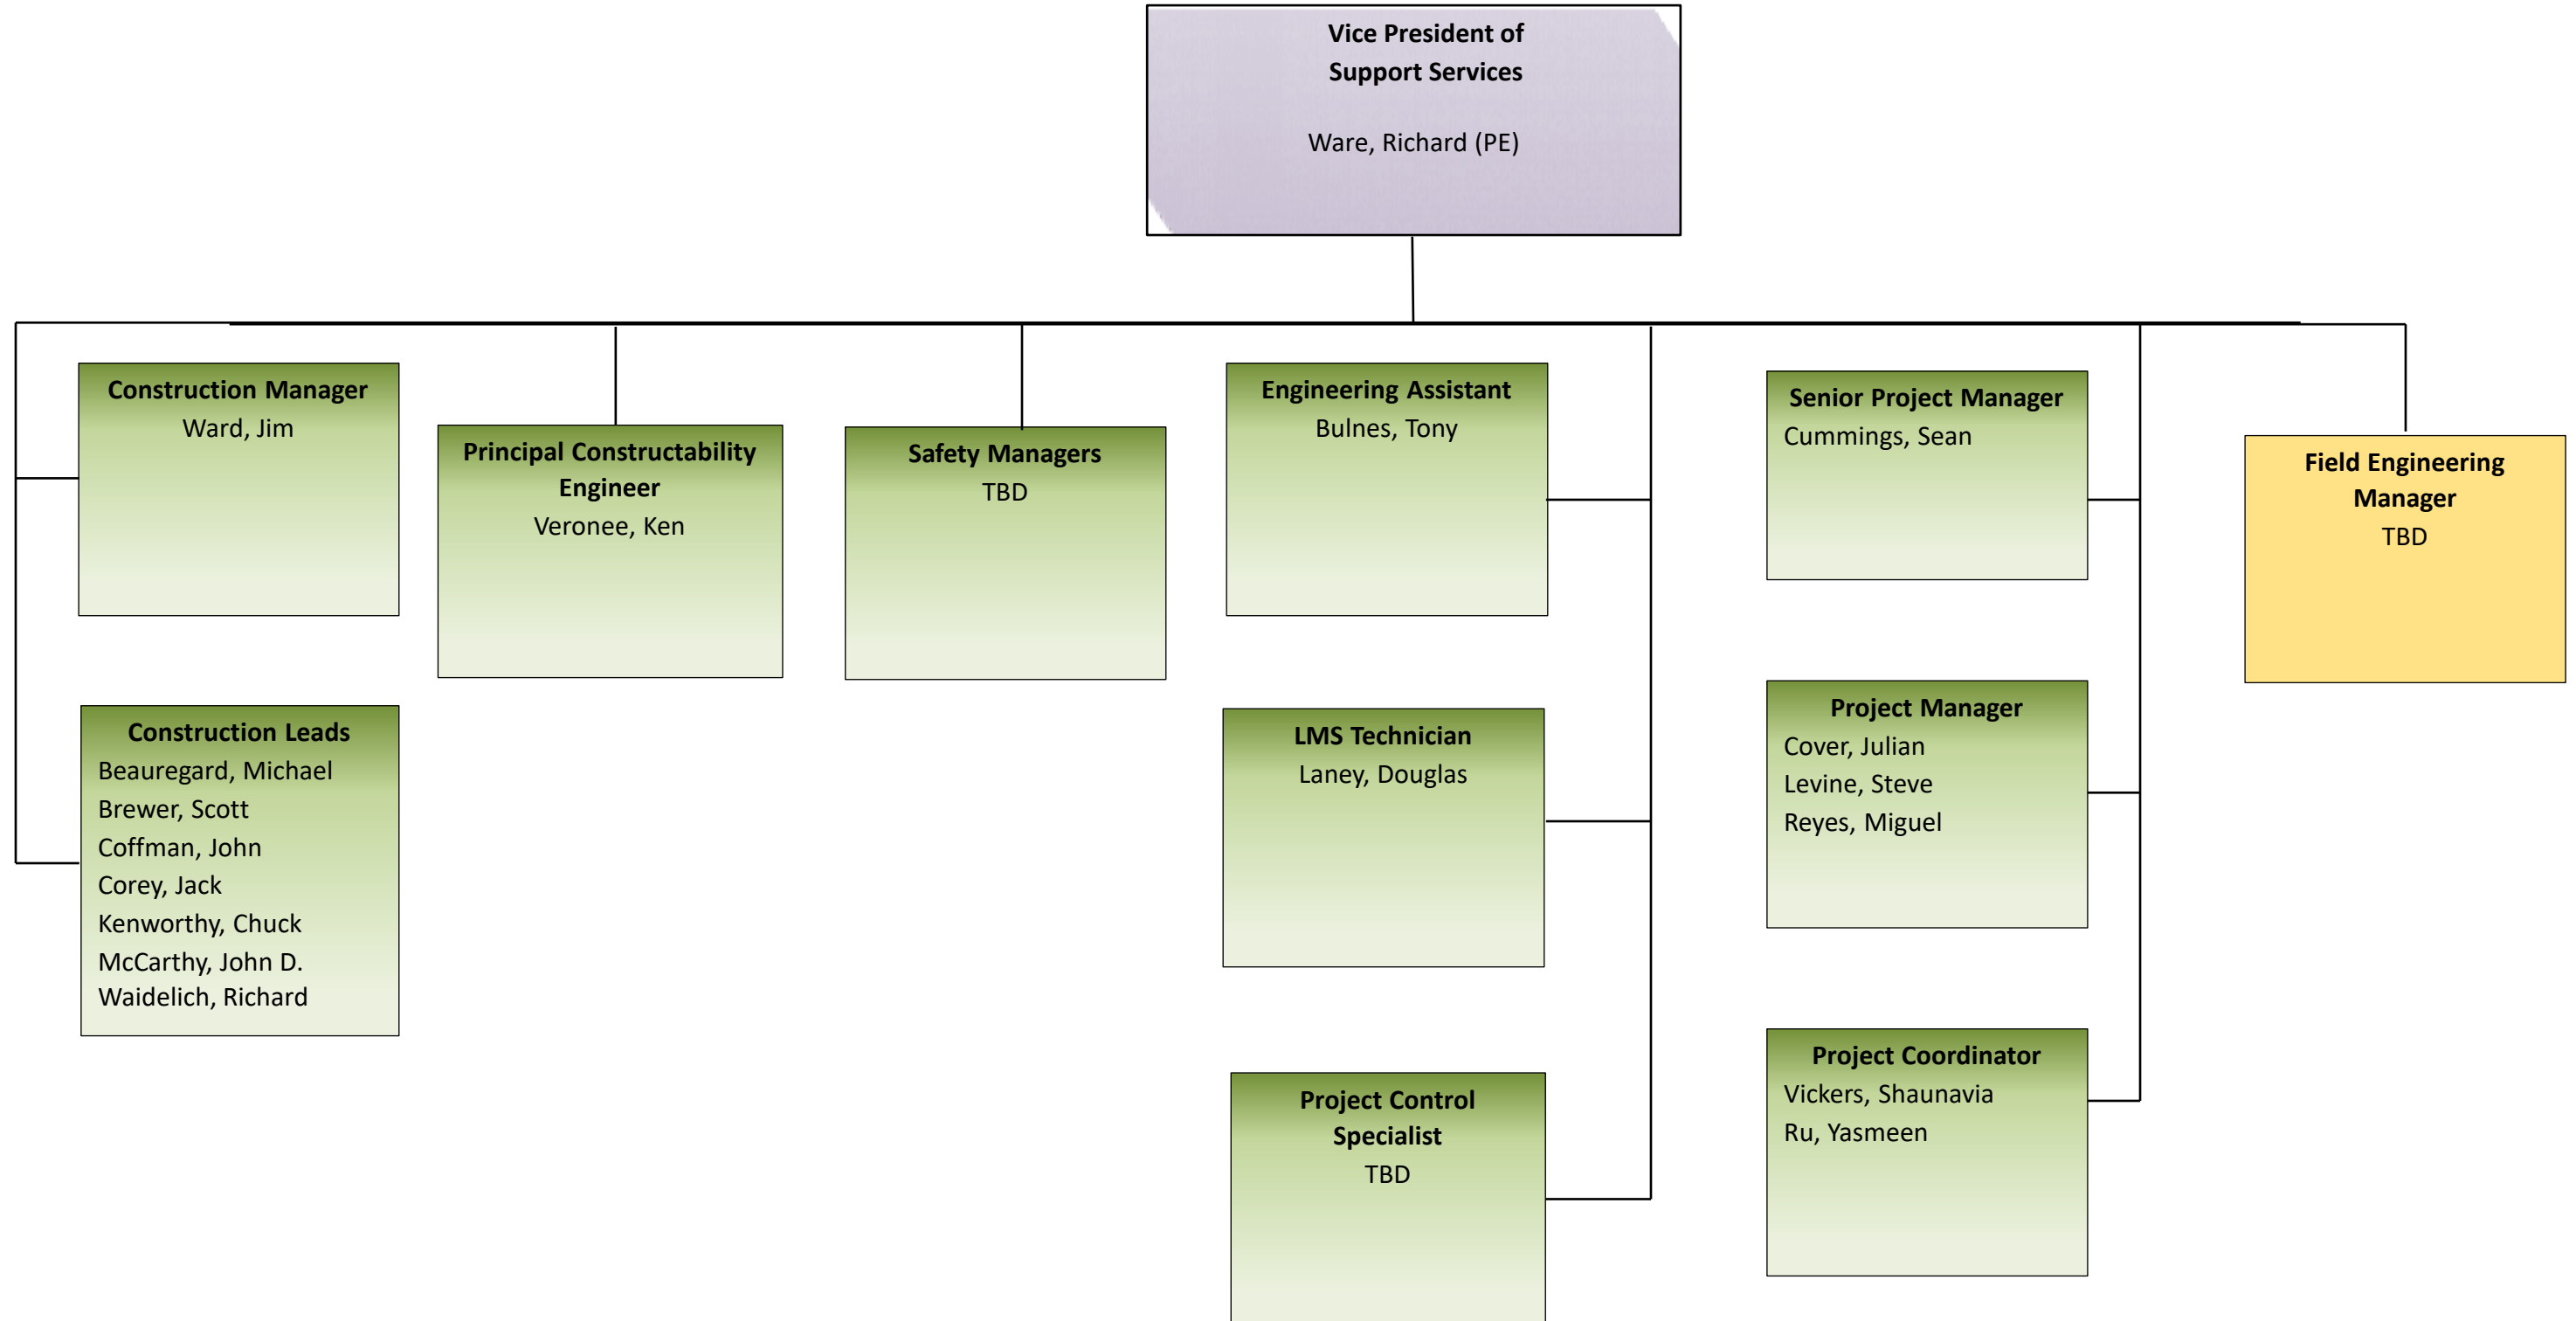

Production Lead Supervisor
Dohmlo, Philip

Senior Distribution Admin. Technician
Fredrick, Laura

Pole Technician
Stewart, Valerie

Distribution Admin.
Mucha, Kelly

Production Lead Safety Coordinator
TBD

Production Leads
Armas, Daniel
Cusac, John
Giambagno, Kyle
Glenn, Tory
McGuigan, Joe
Osterholt, Rowley
Phillips, Mark R.
Shirley, Timothy
Thomasset, John

Organization Chart

Power Delivery Con't

Organization Chart

Special Projects and Studies

Organization Chart

Support Services

Organization Chart

Operating Services