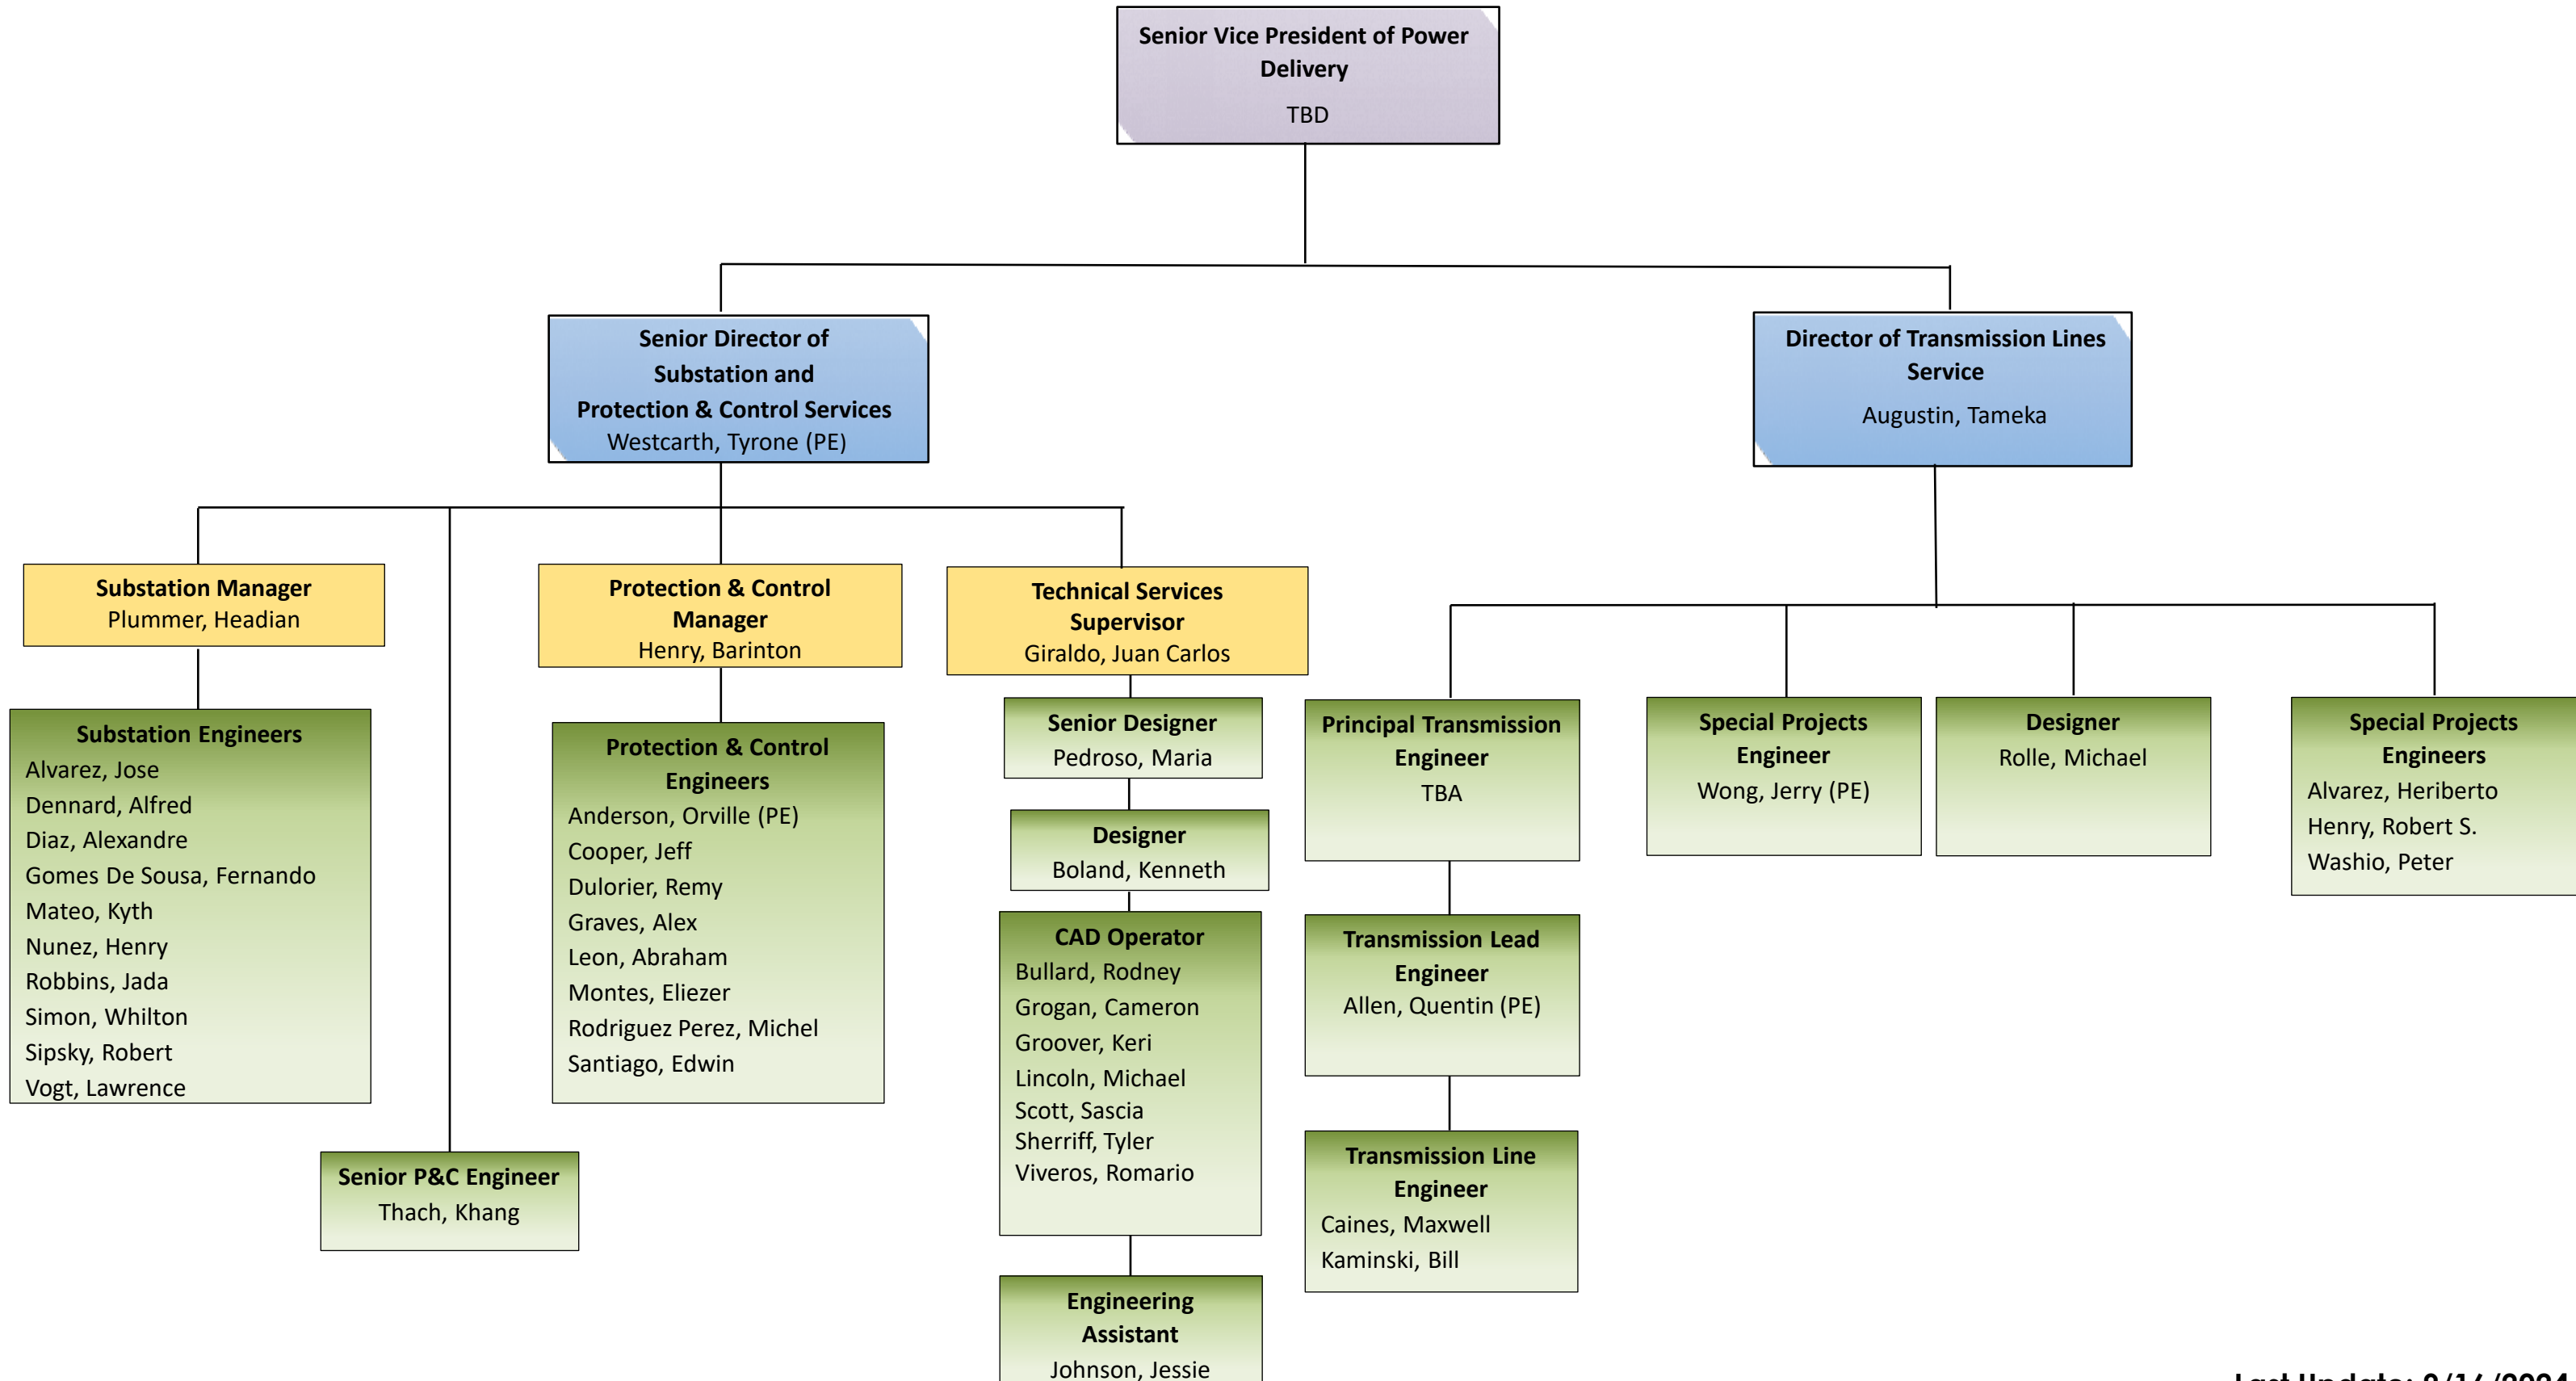

Smart Grid Supervisor
Ebanks, Stanley

Senior Electrical Engineer
Louiscar, Marc

Distribution Engineers
Busker, Bob
Butler, Jaleal
Craig, Thomas
Davis, Lee
Funes, Javier
Murillo, Sebastian
Santiago, Rene
Smith, Forest
Suarez, Wingert
Thompson, Greg

Production Lead Supervisor
Dohmlo, Philip

Senior Distribution Admin. Technician
Fredrick, Laura

Pole Technician
Stewart, Valerie

Distribution Admin.
Mucha, Kelly

Production Lead Safety Coordinator
TBD

Production Leads
Armas, Daniel
Cusac, John
Giambagno, Kyle
Glenn, Tory
McGuigan, Joe
Osterholt, Rowley
Phillips, Mark R.
Shirley, Timothy
Thomasset, John

Organization Chart

Power Delivery Con't

Organization Chart

Special Projects and Studies

Organization Chart

Support Services

Organization Chart

Operating Services